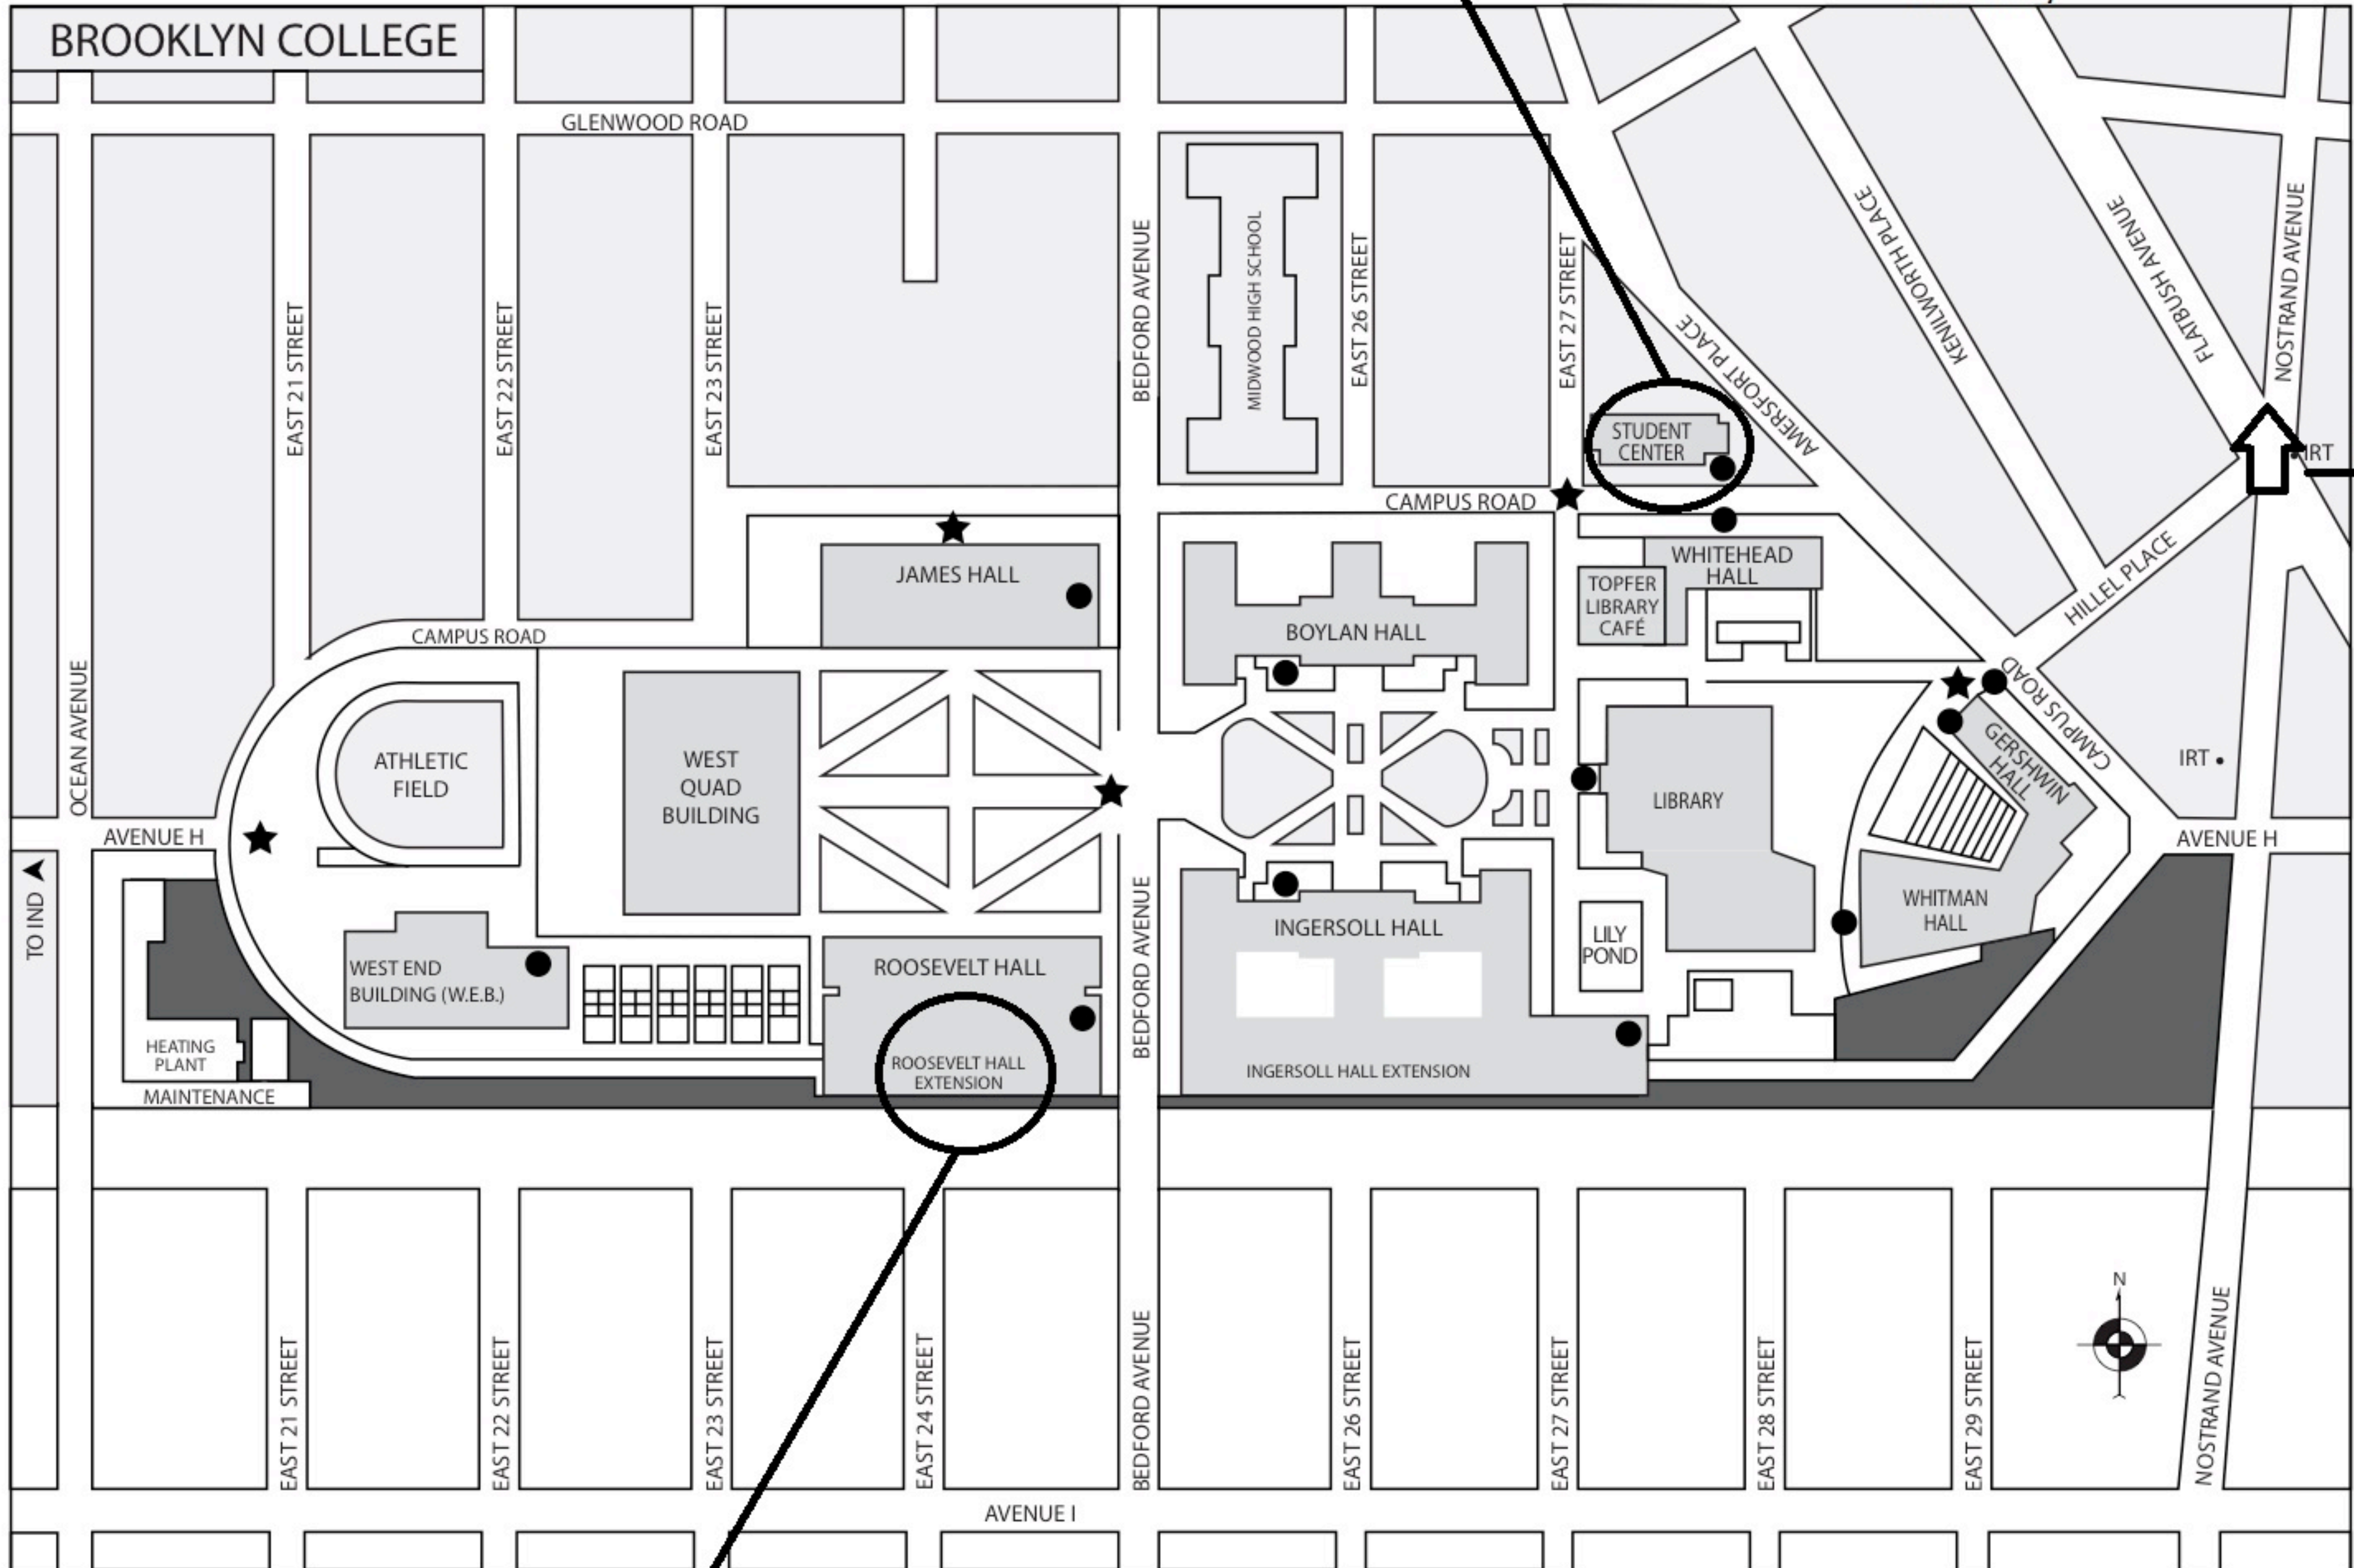

Gold Room
 Maroon Room
 Glenwood
 Amersfort
 Bedford
 Cafe & Lobby

Brooklyn College Student Center

2/3 Train to Flatbush Ave/ Brooklyn College

★ Campus Entrance ● Accessible Entrance for Persons with Disabilities

Brooklyn College Arts Lab (Roosevelt Hall 3RE) and rooms 204, 206RE, 111RE, 112RE, 113RE and 114RE